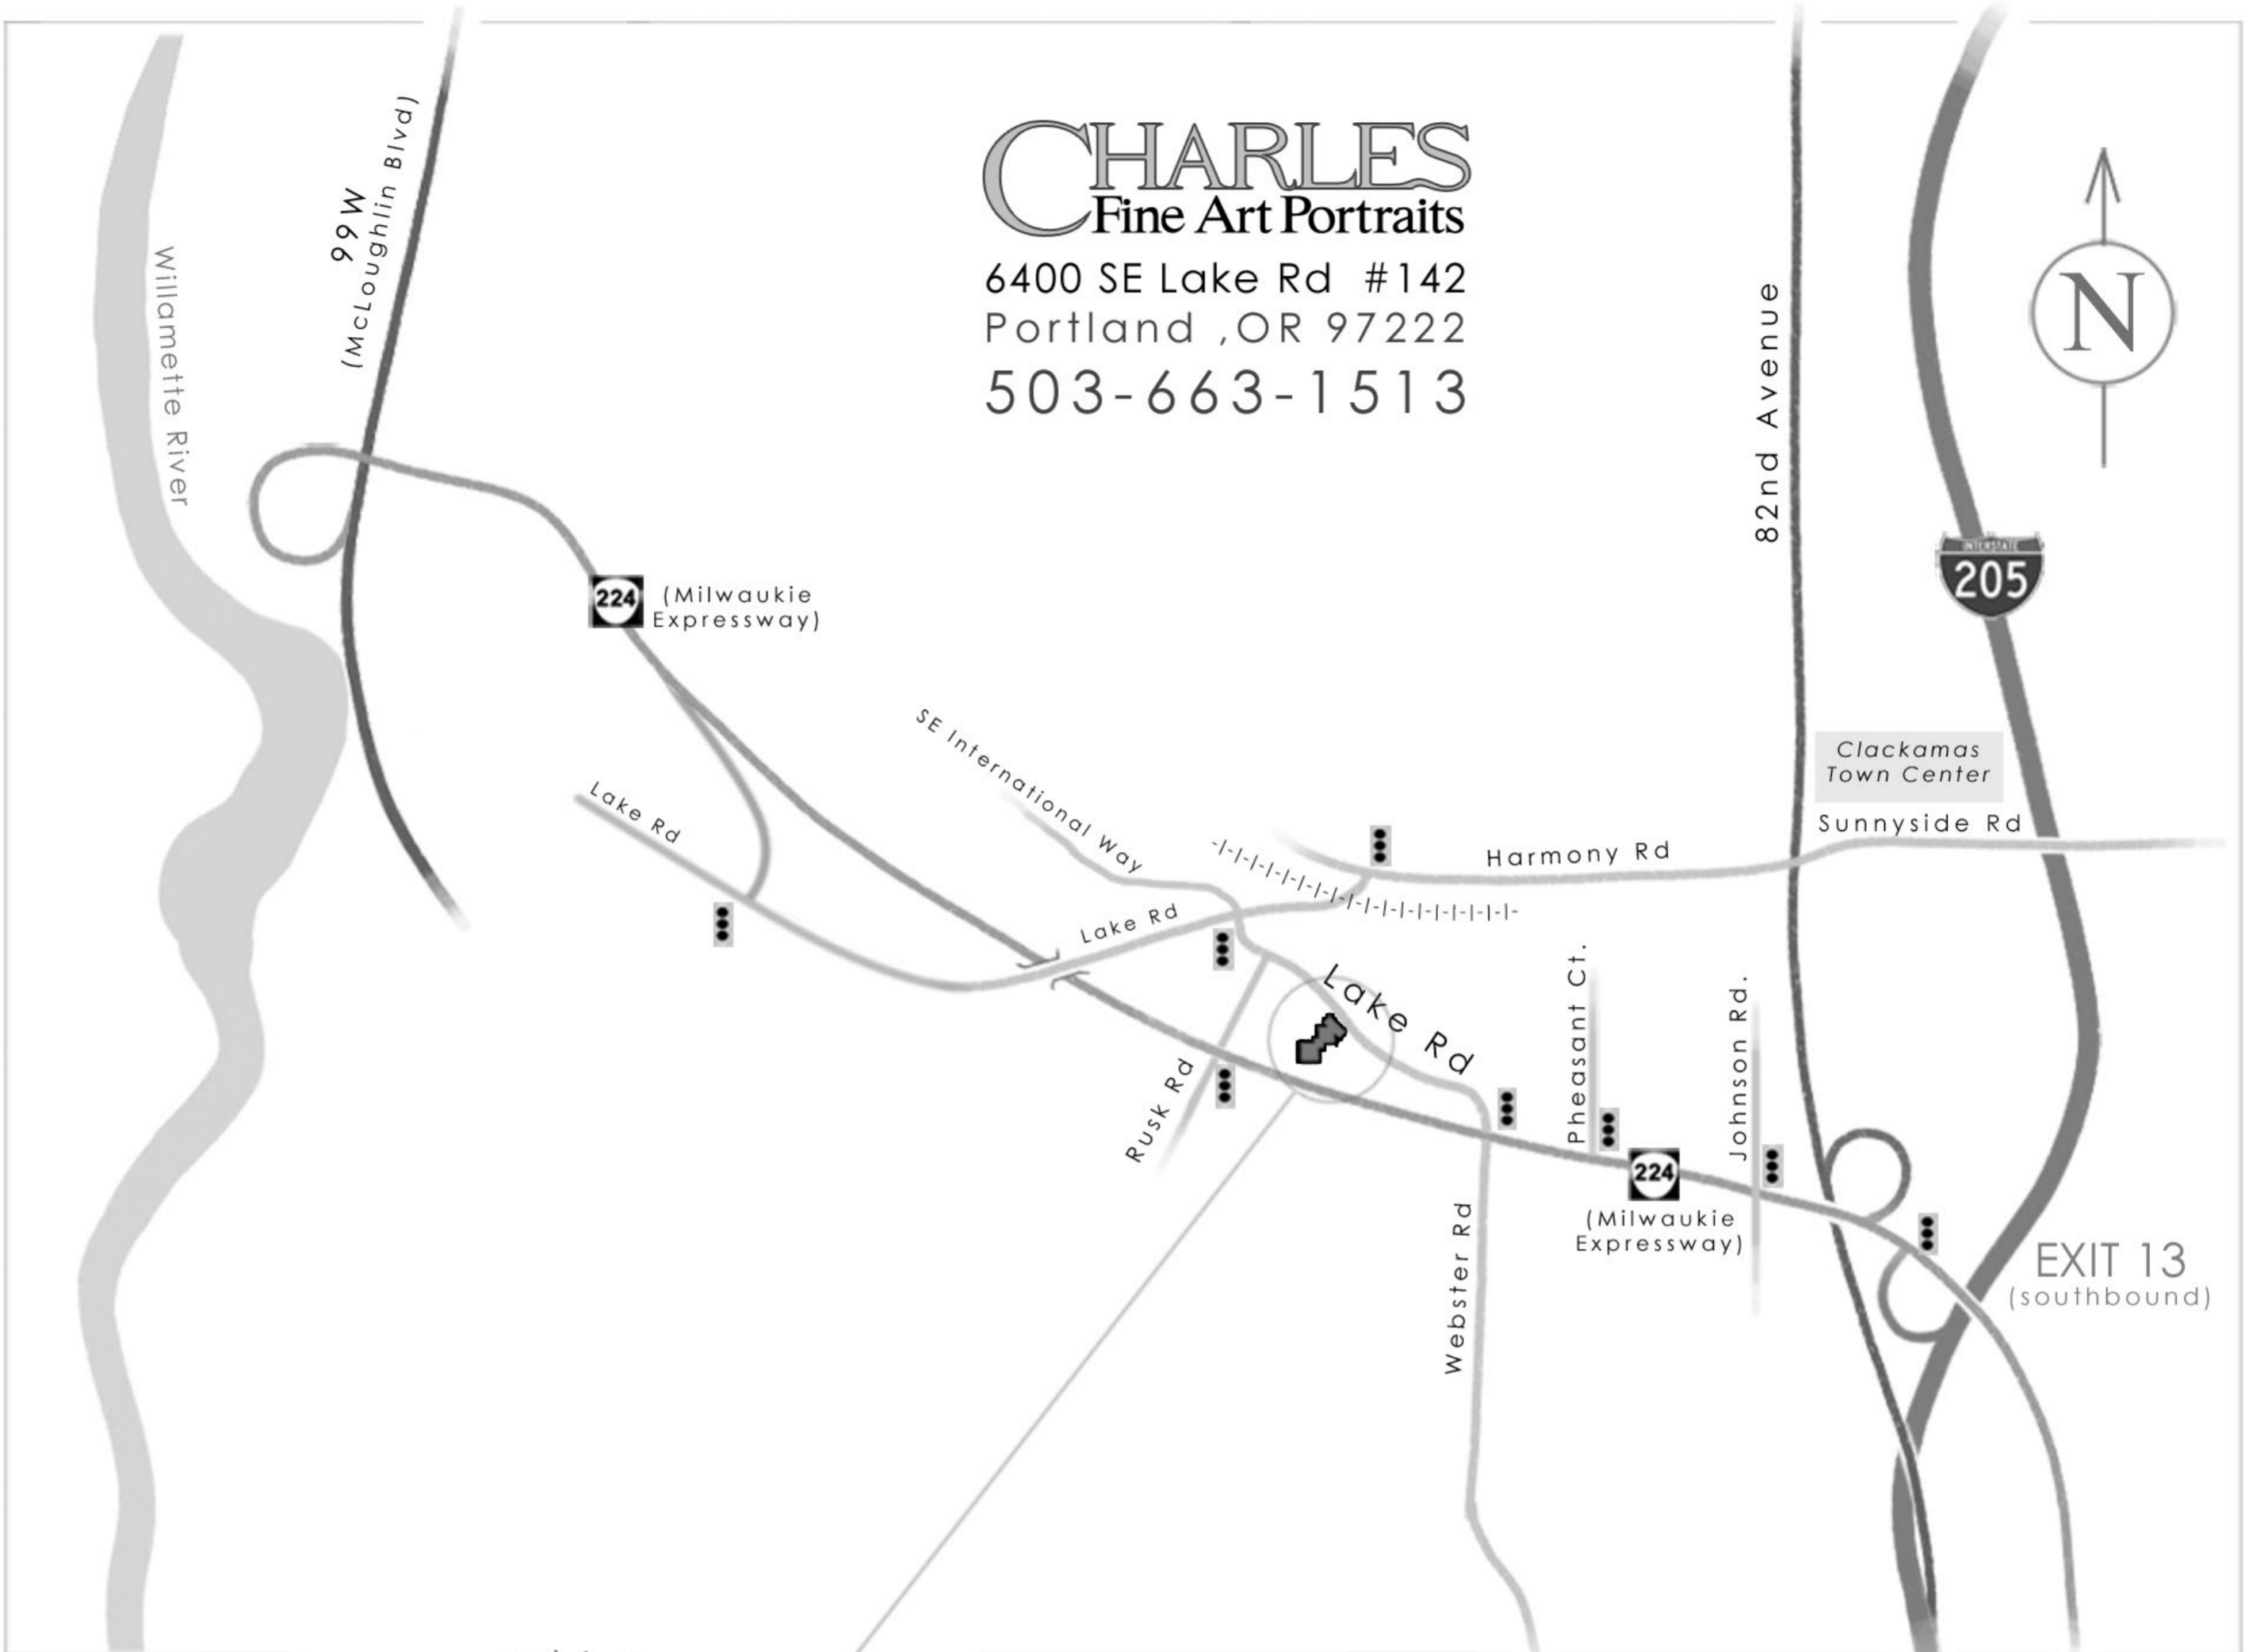

To Portland

To I-84 and  
Portland

# CHARLES Fine Art Portraits

6400 SE Lake Rd #142  
Portland, OR 97222  
503-663-1513

'zoomed in' view

EXIT 13  
(northbound)

To I-5 and  
Oregon City

EXIT 13  
(southbound)

### For **Saturday** appointments:

Enter building from the **Lake Rd entrance**

(you'll have to **walk around** outside the building)

**push the doorbell** to the right of the outside door

(right by the Fed-Ex, and UPS drop-boxes)